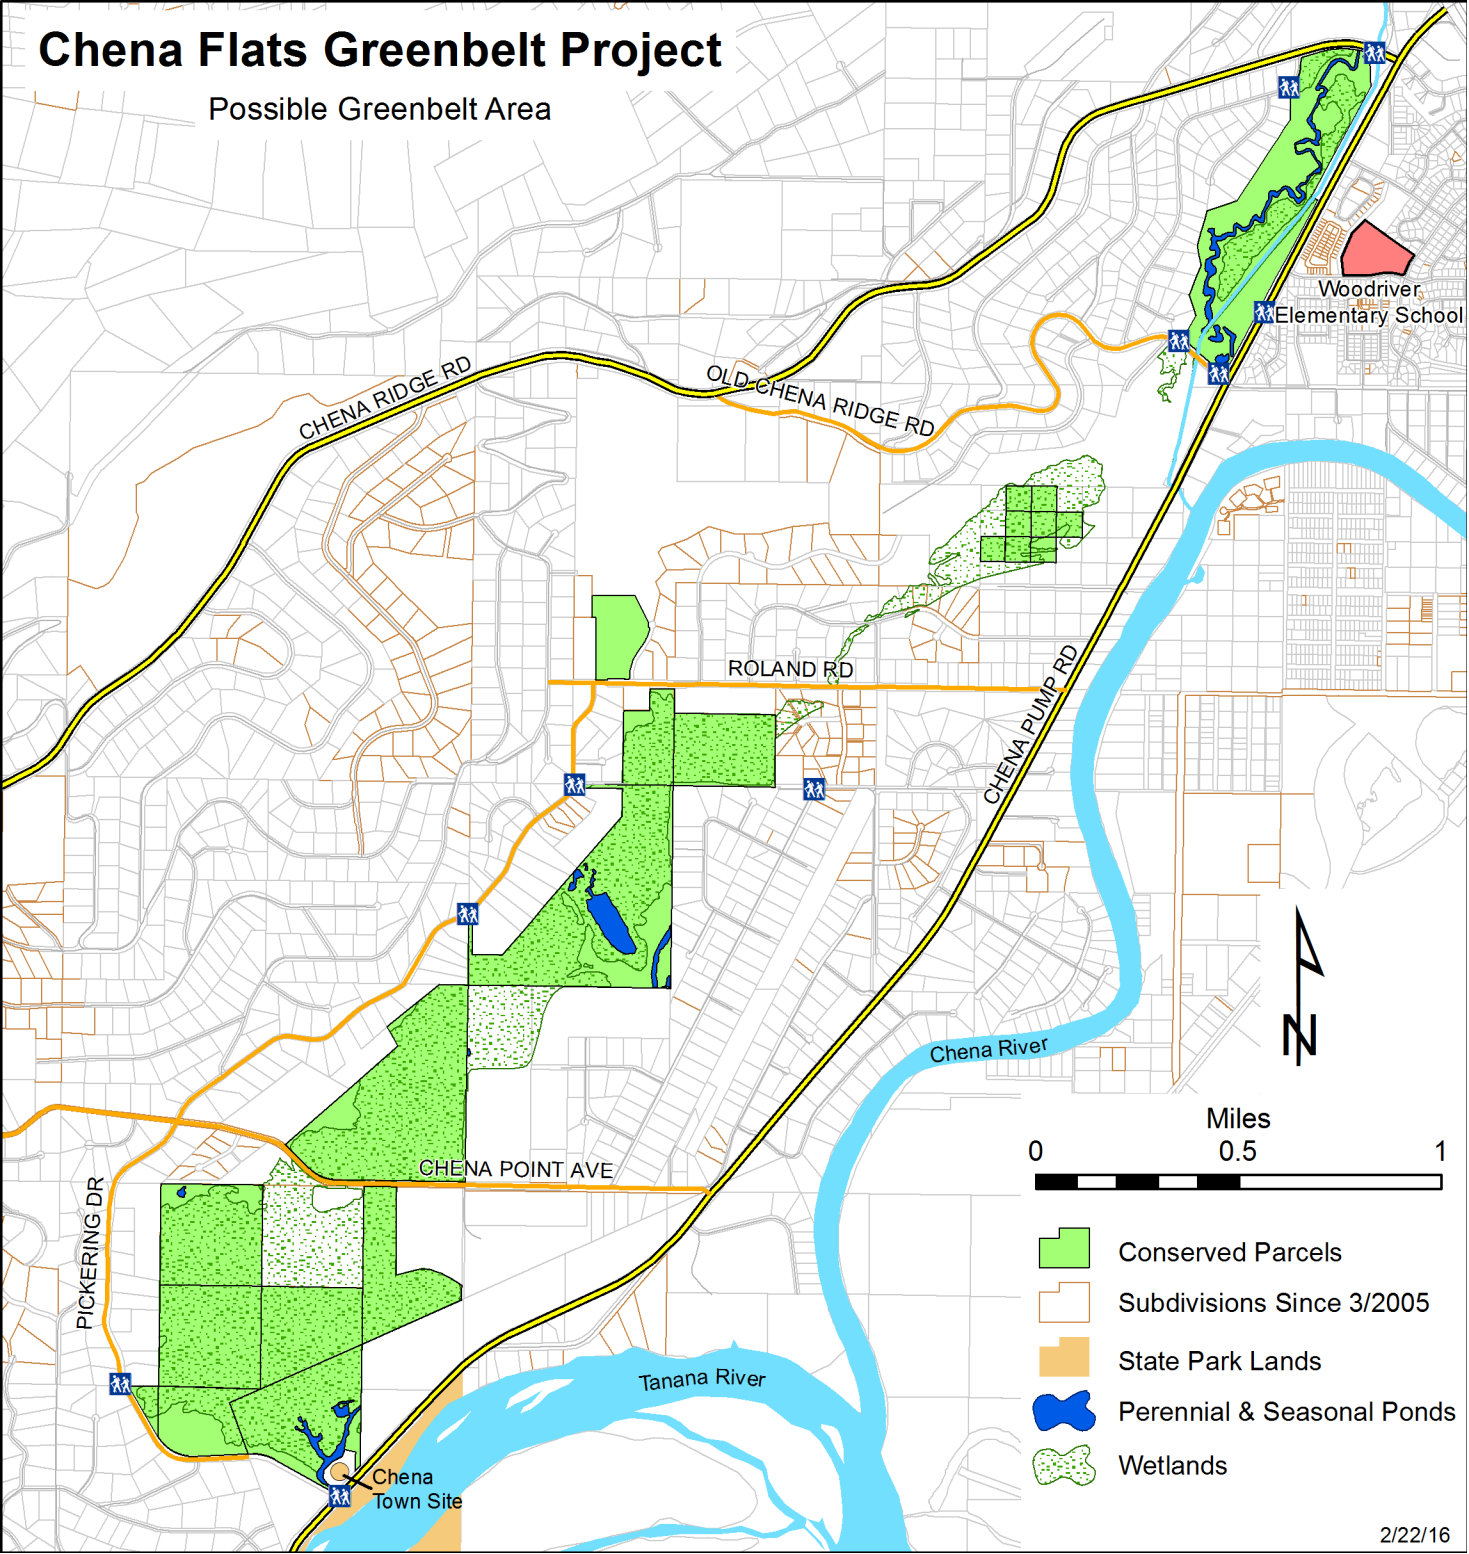

Chena Flats Greenbelt Project

Possible Greenbelt Area

-  Conserved Parcels
-  Subdivisions Since 3/2005
-  State Park Lands
-  Perennial & Seasonal Ponds
-  Wetlands